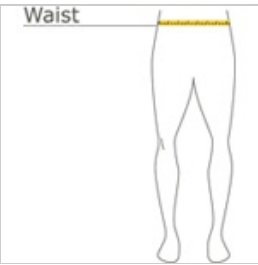

Jerzees® Youth NuBlend® Jogger Sweatpant 975B

- 7.2-ounce, 60/40 cotton/polyester NuBlend® pill-resistant fleece
- 55/45 cotton/polyester (Athletic Heather)
- Made with sustainably sourced USA-grown cotton
- High stitch density for a smooth printing surface
- Triple-needle covered elastic waistband
- Contrast side-entry pockets
- 1x1 rib cuffs with spandex for stretch and recovery
- Tear-away label

CARE INSTRUCTIONS

Machine Wash Cold With Like Colors. Use Only Non-Chlorine Bleach When Needed. Tumble Dry Low. Do Not Iron.

front

back

HOW TO MEASURE

WAIST

Measure around the smallest part of the natural waist.

SIZE CHART

	S	M	L	XL
Size	6-8	10-12	14-16	18-20
Waist	23-24 1/2	25 1/2-26 1/2	28-29 1/2	31-32 1/2

COLOR INFORMATION

Please note: PMS code information is shown only when an exact match is available.

Athletic Heather